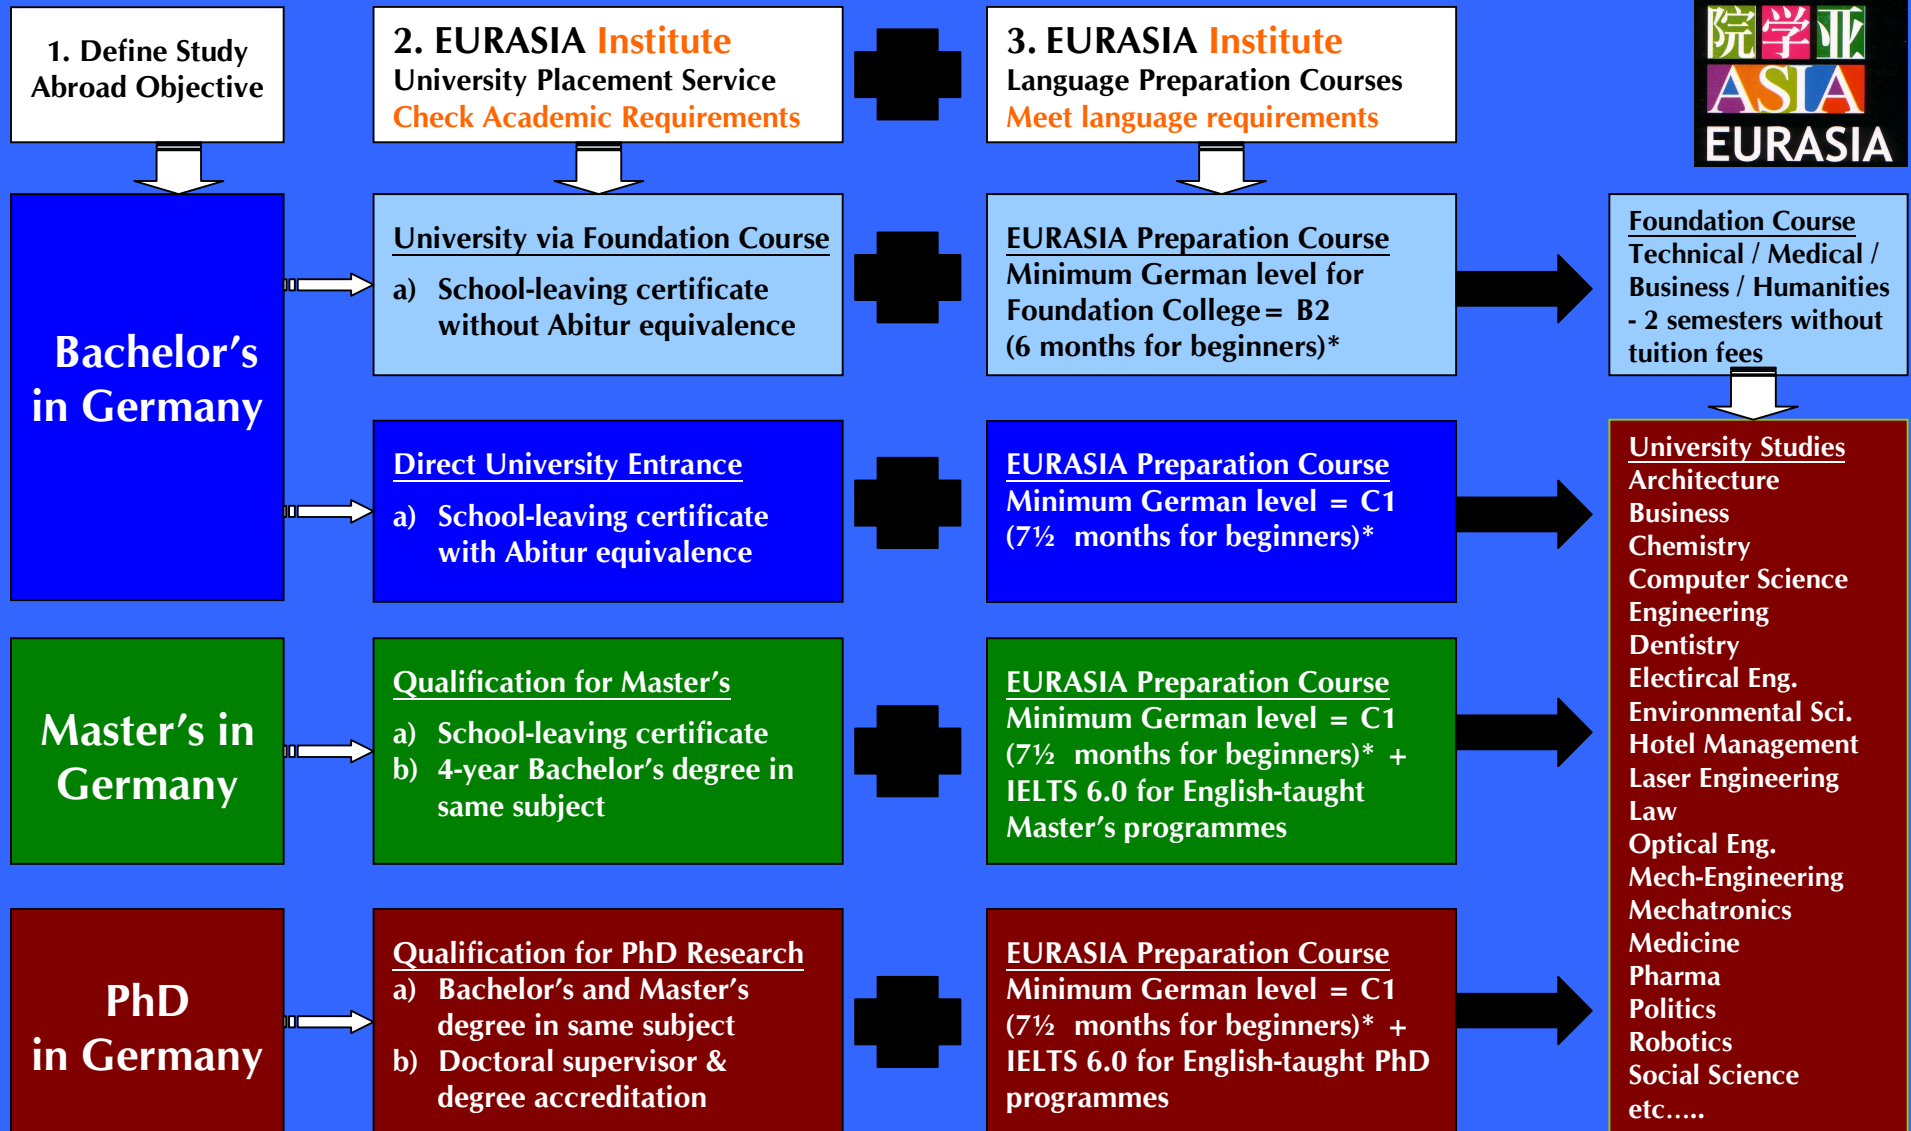

# EURASIA is Your Gateway to University Studies in Germany

\*Minimum formal requirement only – due to strong competition of international students we recommend our 9-month premium for programme for all complete beginners